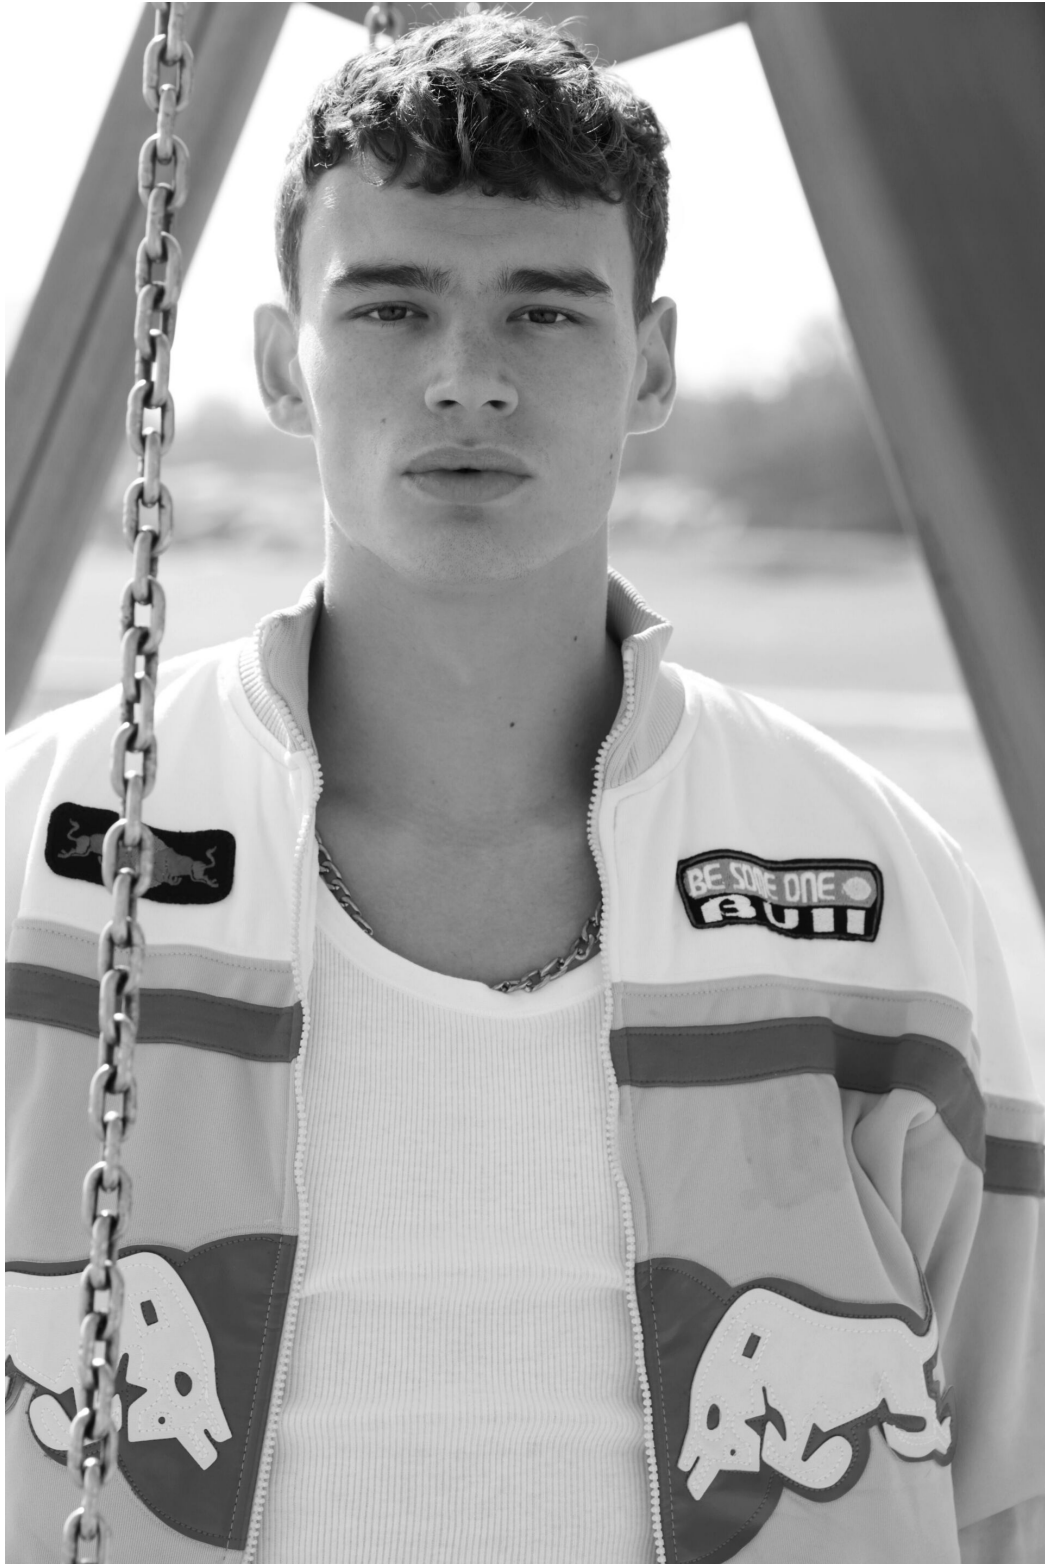

BART

height 189 cm · bust 94 cm · waist 77 cm · hips 93 cm · suit 48
shoes size 45 · hair blonde · eyes brown